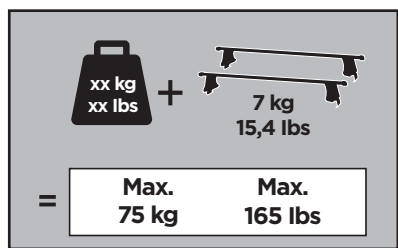

ISO 11154-E

141152

C.20130617
519-1152-01

Bring your life
thule.com