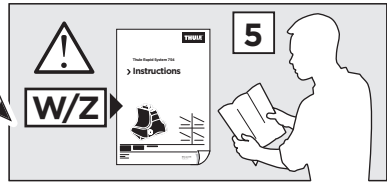

2

LEXUS IS 200, 4-dr Sedan, 99-05

LEXUS IS 300, 4-dr Sedan, 00-05

TOYOTA Altezza, 4-dr Sedan, 99-05

3

	W (mm)	Z (mm)	W (inch)	Z (inch)
LEXUS IS 200 , 4-dr Sedan, 99-05	170	700	6 ³ / ₄	27 ¹ / ₂
LEXUS IS 300 , 4-dr Sedan, 00-05	170	700	6 ³ / ₄	27 ¹ / ₂
TOYOTA Altezza , 4-dr Sedan, 99-05	170	700	6 ³ / ₄	27 ¹ / ₂