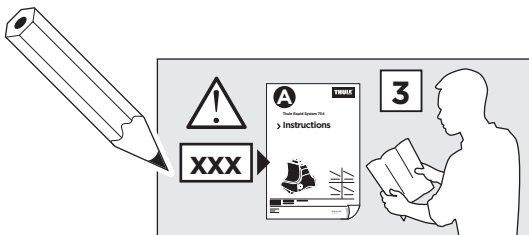

2

LEXUS IS 200, 4-dr Sedan, 99-05

LEXUS IS 300, 4-dr Sedan, 00-05

TOYOTA Altezza, 4-dr Sedan, 99-05