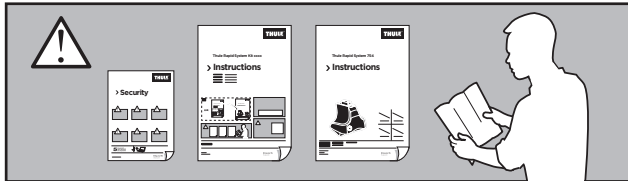

Thule Rapid System Kit 1151

> Instructions

HONDA HR-V, 3-dr SUV, 99-01, 02-05*

HONDA HR-V, 5-dr SUV, 00-01, 02-05*

* with roof spoiler

ISO 11154-E

141151

C.20130107
519-1151-01