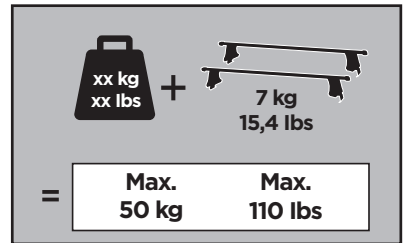

Thule Rapid System Kit 1151

> Instructions

HONDA HR-V, 3-dr SUV, 99-01, 02-05*

HONDA HR-V, 5-dr SUV, 00-01, 02-05*

* with roof spoiler

ISO 11154-E

141151

C.20130107
519-1151-01

Bring your life

thule.com

294 x2

295 x2

43 x4

x1

x1

1

	X (scale)	X (mm)	X (inch)
HONDA HR-V, 3-dr SUV, 99-01, 02-05*	42	1071	42 1/8
HONDA HR-V, 5-dr SUV, 00-01, 02-05*	42	1071	42 1/8

	Y (scale)	Y (mm)	Y (inch)
HONDA HR-V, 3-dr SUV, 99-01, 02-05*	38	1031	40 5/8
HONDA HR-V, 5-dr SUV, 00-01, 02-05*	38	1031	40 5/8

2

HONDA HR-V, 3-dr SUV, 99-01, 02-05*

HONDA HR-V, 5-dr SUV, 00-01, 02-05*

3

	W (mm)	Z (mm)	W (inch)	Z (inch)
HONDA HR-V, 3-dr SUV, 99-01, 02-05*	400	700	15 ³/₄	27 ¹/₂
HONDA HR-V, 5-dr SUV, 00-01, 02-05*	400	700	15 ³/₄	27 ¹/₂