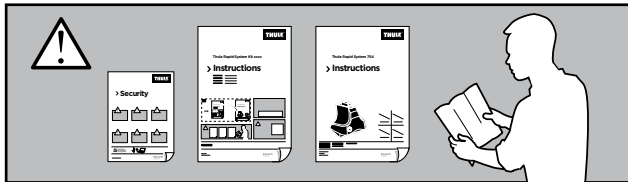

Thule Rapid System Kit 1444

> Instructions

CITROËN C1, 5-dr Hatchback, 05-
PEUGEOT 107, 5-dr Hatchback, 05-

ISO 11154-E

124 x2

240 x1

244 x1

789 x2