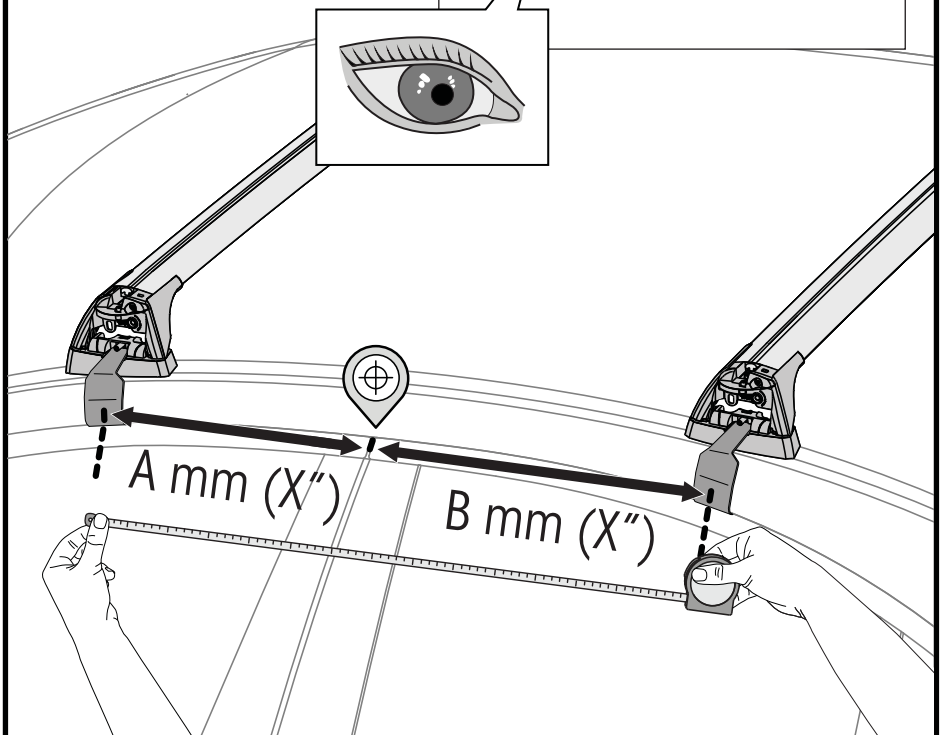

20

8 mm / inches

Make Model, Variant, color, vehicle Type	⊕	A	B
Make Model, Variant, color, vehicle Type xx+	AU, NZ, CN, US, EU, ZA	xxxx mm (xxx xxx)	xxxx mm (xxx xxx)
Make Model, Variant, color, vehicle Type xx+	AU, NZ, CN, US, EU, ZA	xxxx mm (xxx xxx)	xxxx mm (xxx xxx)
Make Model, Variant, color, vehicle Type xx+	AU, NZ, CN, US, EU, ZA	xxxx mm (xxx xxx)	xxxx mm (xxx xxx)