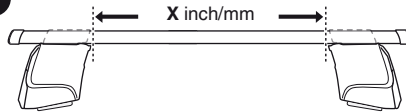

	Y
FORD Fiesta, 3-dr Hatchback, 96-02	24
FORD Fiesta, 5-dr Hatchback, 90-95, 96-01	25
MAZDA 121, 3-dr Hatchback, 96-03	24
MAZDA 121, 5-dr Hatchback, 96-03	25

480R

480

1

2

	X inch	X mm
FORD Fiesta, 3-dr Hatchback, 96-02	36 1/8"	916 mm
FORD Fiesta, 5-dr Hatchback, 90-95, 96-01	36 1/8"	916 mm
MAZDA 121, 3-dr Hatchback, 96-03	36 1/8"	916 mm
MAZDA 121, 5-dr Hatchback, 96-03	36 1/8"	916 mm

1

2

	Y inch	Y mm
FORD Fiesta, 3-dr Hatchback, 96-02	35 1/8"	891 mm
FORD Fiesta, 5-dr Hatchback, 90-95, 96-01	35 1/2"	901 mm
MAZDA 121, 3-dr Hatchback, 96-03	35 1/8"	891 mm
MAZDA 121, 5-dr Hatchback, 96-03	35 1/2"	901 mm