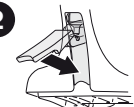

	Y
FORD Fiesta, 3-dr Hatchback, 96-02	24
FORD Fiesta, 5-dr Hatchback, 90-95, 96-01	25
MAZDA 121, 3-dr Hatchback, 96-03	24
MAZDA 121, 5-dr Hatchback, 96-03	25

480R

480

1

2

	X inch	X mm
FORD Fiesta, 3-dr Hatchback, 96-02	36 1/8"	916 mm
FORD Fiesta, 5-dr Hatchback, 90-95, 96-01	36 1/8"	916 mm
MAZDA 121, 3-dr Hatchback, 96-03	36 1/8"	916 mm
MAZDA 121, 5-dr Hatchback, 96-03	36 1/8"	916 mm

1

2

	Y inch	Y mm
FORD Fiesta, 3-dr Hatchback, 96-02	35 1/8"	891 mm
FORD Fiesta, 5-dr Hatchback, 90-95, 96-01	35 1/2"	901 mm
MAZDA 121, 3-dr Hatchback, 96-03	35 1/8"	891 mm
MAZDA 121, 5-dr Hatchback, 96-03	35 1/2"	901 mm