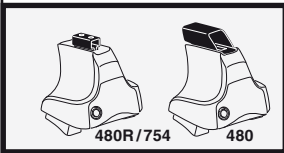

4

FORD Fiesta, 3-dr Hatchback, 96-02

MAZDA 121, 3-dr Hatchback, 96-03

SRA

FORD Fiesta, 5-dr Hatchback, 90-95, 96-01

MAZDA 121, 5-dr Hatchback, 96-03

5

	X mm	Y mm	X inch	Y inch
FORD Fiesta, 3-dr Hatchback, 96-02	210 mm	700 mm	8 1/4"	27 1/2"
FORD Fiesta, 5-dr Hatchback, 90-95, 96-01	180 mm	700 mm	7 1/8"	27 1/2"
MAZDA 121, 3-dr Hatchback, 96-03	210 mm	700 mm	8 1/4"	27 1/2"
MAZDA 121, 5-dr Hatchback, 96-03	180 mm	700 mm	7 1/8"	27 1/2"