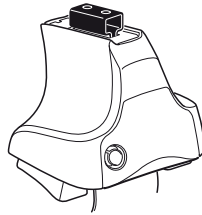

Kit 1025

FORD Fiesta, 3-dr Hatchback, 96-02

FORD Fiesta, 5-dr Hatchback, 90-95, 96-01

MAZDA 121, 3-dr Hatchback, 96-03

MAZDA 121, 5-dr Hatchback, 96-03

480R
754