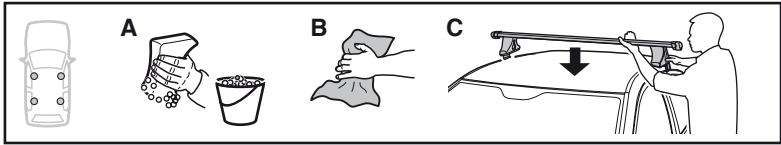

4

FORD Fiesta, 3-dr Hatchback, 96-02

MAZDA 121, 3-dr Hatchback, 96-03

SRA

FORD Fiesta, 5-dr Hatchback, 90-95, 96-01

MAZDA 121, 5-dr Hatchback, 96-03

5

	X mm	Y mm	X inch	Y inch
FORD Fiesta, 3-dr Hatchback, 96-02	210 mm	700 mm	8 1/4"	27 1/2"
FORD Fiesta, 5-dr Hatchback, 90-95, 96-01	180 mm	700 mm	7 1/8"	27 1/2"
MAZDA 121, 3-dr Hatchback, 96-03	210 mm	700 mm	8 1/4"	27 1/2"
MAZDA 121, 5-dr Hatchback, 96-03	180 mm	700 mm	7 1/8"	27 1/2"