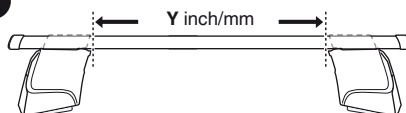

	Y
FORD Fiesta, 3-dr Hatchback, 96-02	24
FORD Fiesta, 5-dr Hatchback, 90-95, 96-01	25
MAZDA 121, 3-dr Hatchback, 96-03	24
MAZDA 121, 5-dr Hatchback, 96-03	25

480R

480

1

2

	X inch	X mm
FORD Fiesta, 3-dr Hatchback, 96-02	36 1/8"	916 mm
FORD Fiesta, 5-dr Hatchback, 90-95, 96-01	36 1/8"	916 mm
MAZDA 121, 3-dr Hatchback, 96-03	36 1/8"	916 mm
MAZDA 121, 5-dr Hatchback, 96-03	36 1/8"	916 mm

1

2

	Y inch	Y mm
FORD Fiesta, 3-dr Hatchback, 96-02	35 1/8"	891 mm
FORD Fiesta, 5-dr Hatchback, 90-95, 96-01	35 1/2"	901 mm
MAZDA 121, 3-dr Hatchback, 96-03	35 1/8"	891 mm
MAZDA 121, 5-dr Hatchback, 96-03	35 1/2"	901 mm