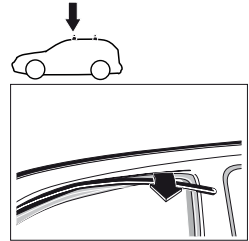

- **GB/US** Tighten alternately
- **D** Die Schrauben abwechselnd anziehen
- **F** Serrer alternativement chaque côté
- **NL** Afwisselend aan de linker- en de rechterkant aandraaien
- **I** Alternare il serraggio delle viti
- **E** Apretar alternativamente
- **PT** Aperte alternadamente
- **S** Dra åt växelvis
- **FIN** Kierrä vuorotellen
- **EST** Pinguldage vaheldumisi
- **LAT** Pievelciēt pamišus
- **LIT** Užsukinėkite pakaitomis
- **PL** Śruby dokręcaj naprzemiennie
- **RU** Затягивайте попеременно

- **CZ** Pokręťta багаžníka dokręcaj dokręcaj naprzemiennie.
- **SK** Dofahujte striedavo
- **SLO** Privijajte izmenično.
- **HR** Naizmjenično zategnite
- **HU** Egyarástól függetlenül szorítandó
- **GR** Σφιγγετε εναλλάξ
- **TR** Dönüşümlü sıkın

中文 交替拧紧

한국어 번갈아 가며 조이십시오.

日本語 交互に締め付けてください。

ไทย ชั้้นน้แบบสลับ