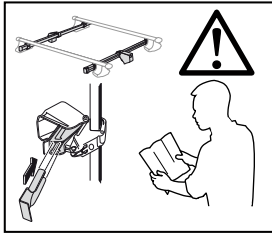

4

FORD Fiesta, 3-dr Hatchback, 96-02

MAZDA 121, 3-dr Hatchback, 96-03

SRA

FORD Fiesta, 5-dr Hatchback, 90-95, 96-01

MAZDA 121, 5-dr Hatchback, 96-03